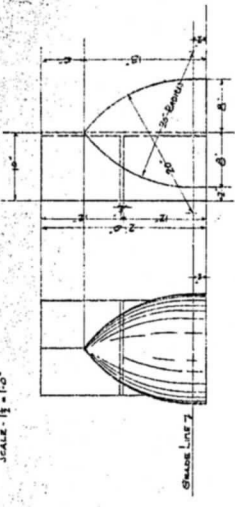

FIGURE (4) THUS - OVER ENTRANCE DOORS. SCALE 1/2" = 1'-0"

CAST IRON DETAILS.

SCALE OF LINTELS 3/8" = 1'-0"